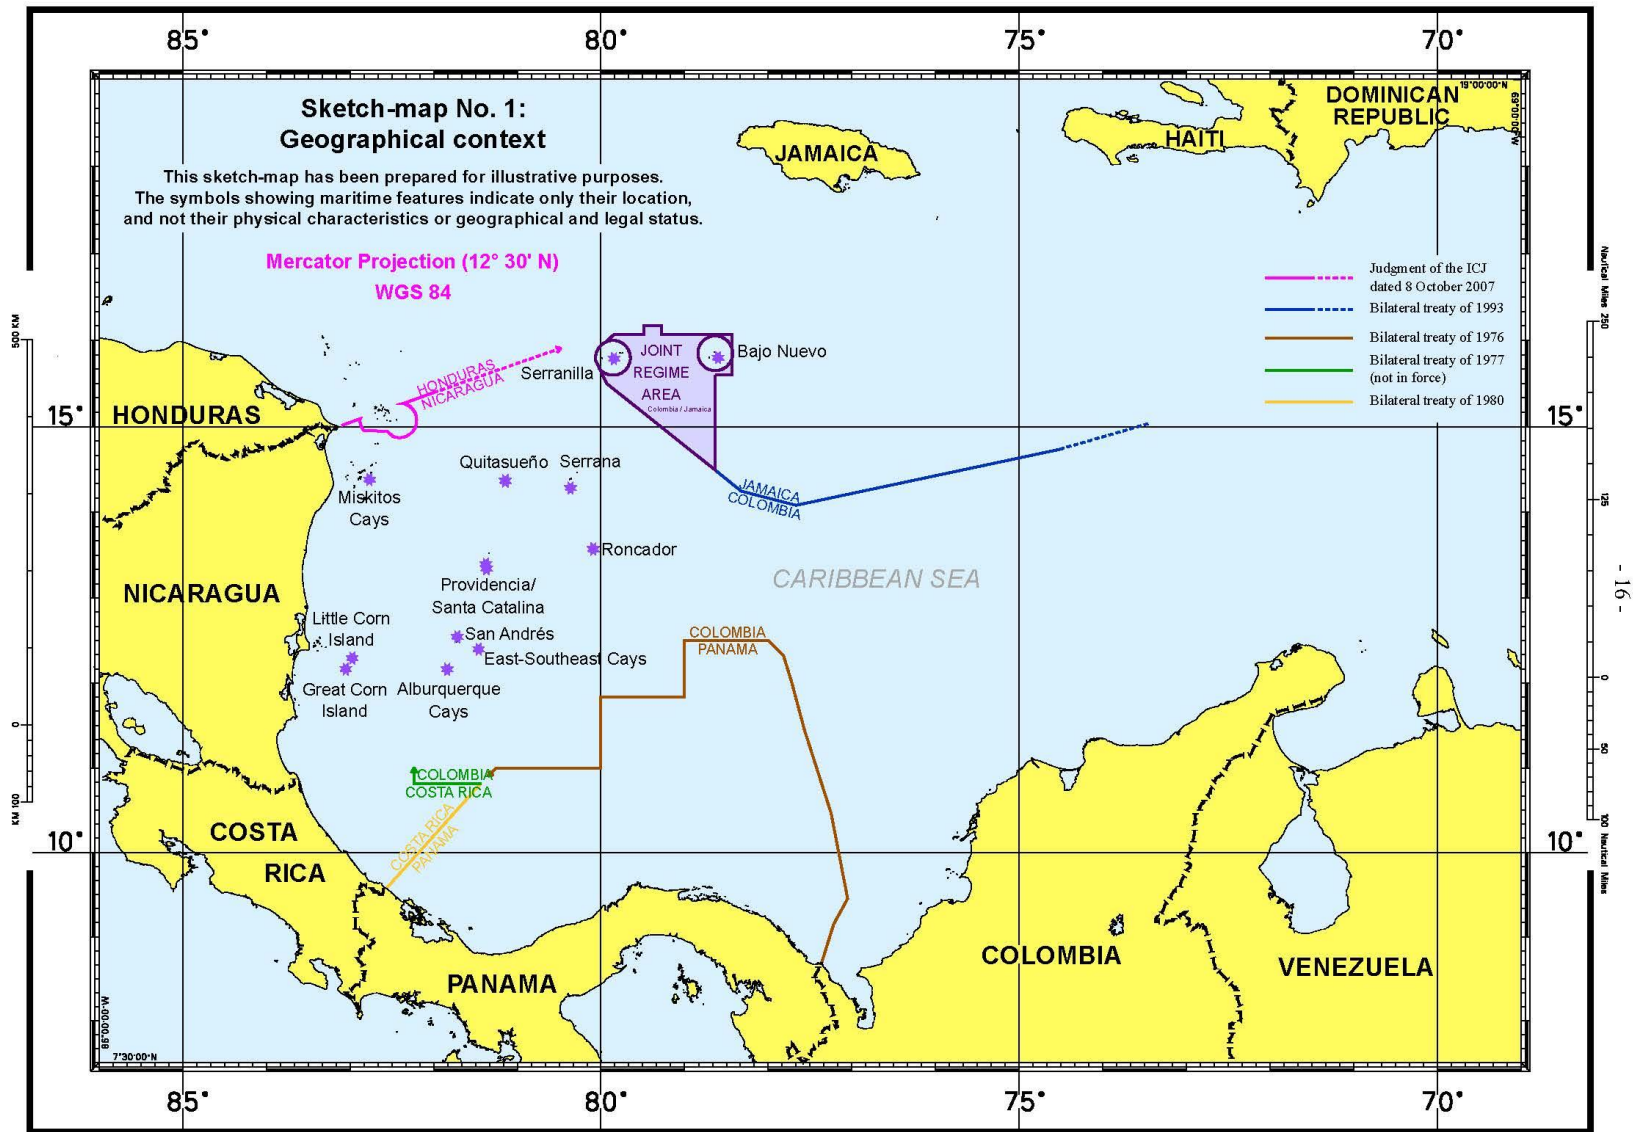

Samuel Wordsworth QC

THE LONDON INTERNATIONAL BOUNDARY CONFERENCE

Nautical Miles 200

25

- 53 -

0

30

100 Nautical Miles