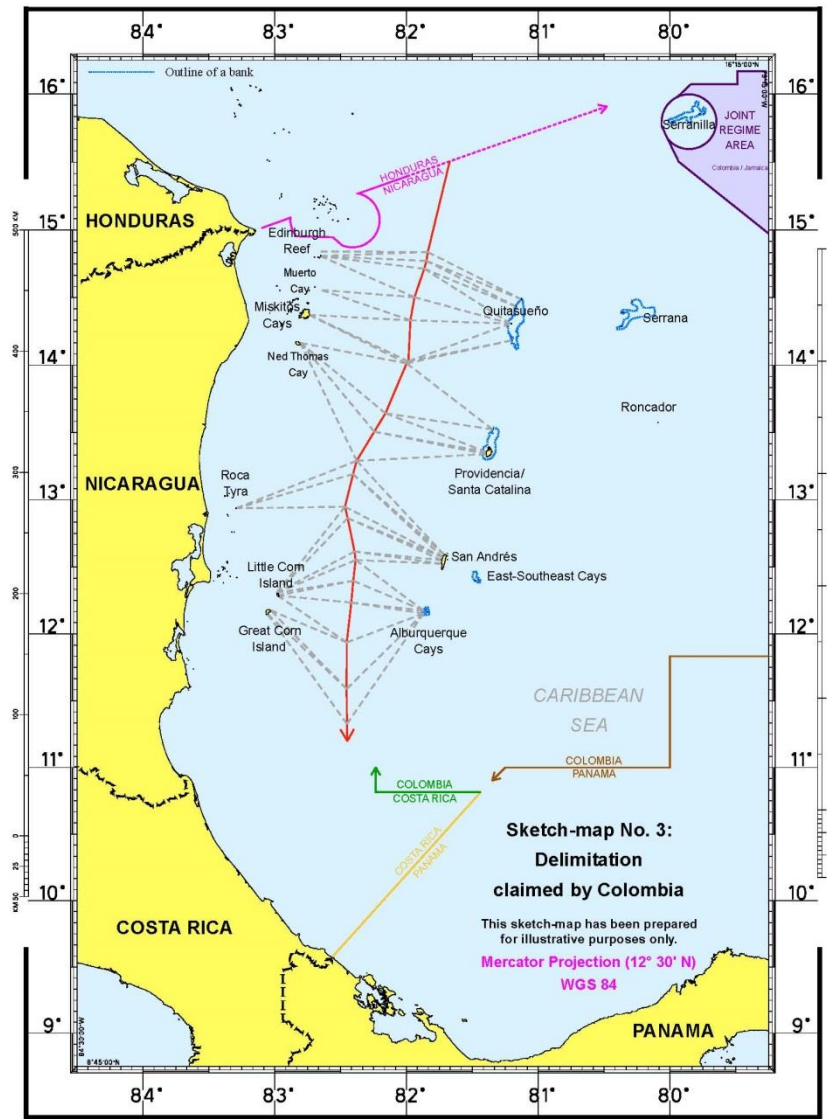

Samuel Wordsworth QC

THE LONDON INTERNATIONAL BOUNDARY CONFERENCE

Nautical Miles 200

25

- 53 -

0

30

100 Nautical Miles